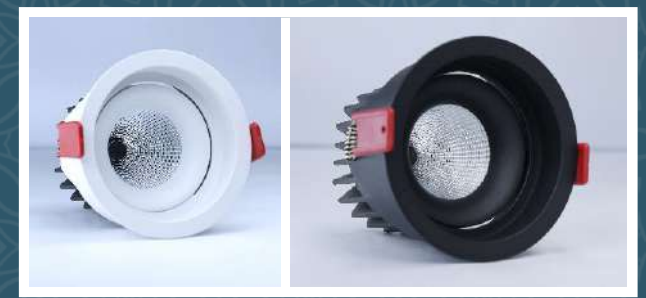

# Polo

12W 18W

Unique Architectural Design

Easy maintenance  
Efficient Lifespan

Anti Glare  
100 Lumens/w

Customized Beam Angle  
Flicker Free Driver

<b>WATTAGE :</b>	12W	18W
<b>DIAMETER :</b>	85MM	99MM
<b>HEIGHT :</b>	79MM	93MM
<b>CUTOUT :</b>	75MM	86MM