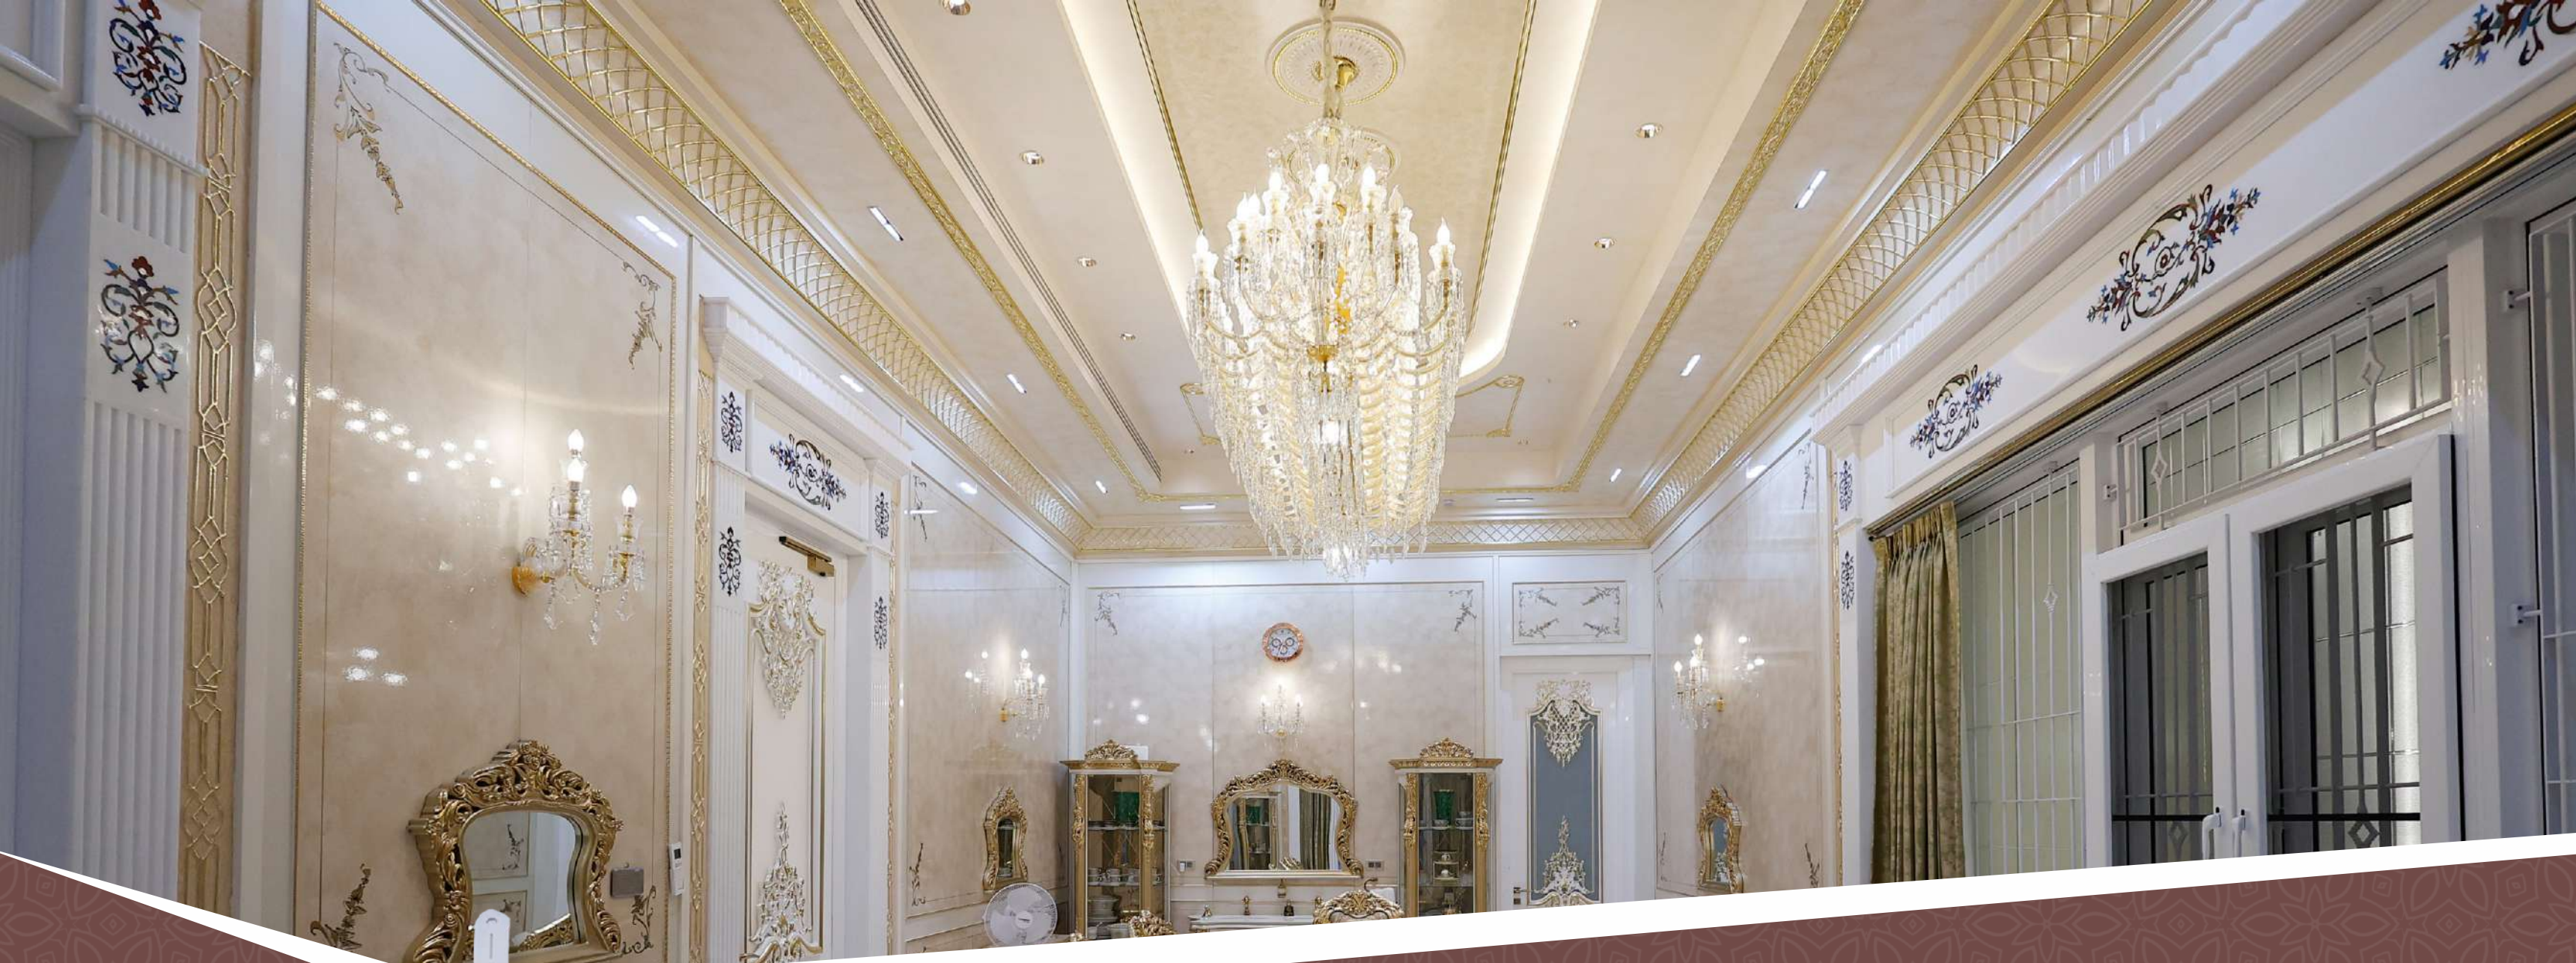

## Application Areas

Showrooms

Institutions

Shops

Residential

## Platina Tiltable Light

7W/10W 12W/15W 18W/20W

Unique Architectural Design

Easy maintenance  
Efficient Lifespan

Anti Glare  
100 Lumens/w

Customized Beam Angle  
Flicker Free Driver

<b>WATTAGE :</b>	7W/10W	12W/15W	18W/20W
<b>DIAMETER :</b>	62MM	83MM	103MM
<b>HEIGHT :</b>	80MM	82MM	100MM
<b>CUTOUT :</b>	53MM	73MM	90MM