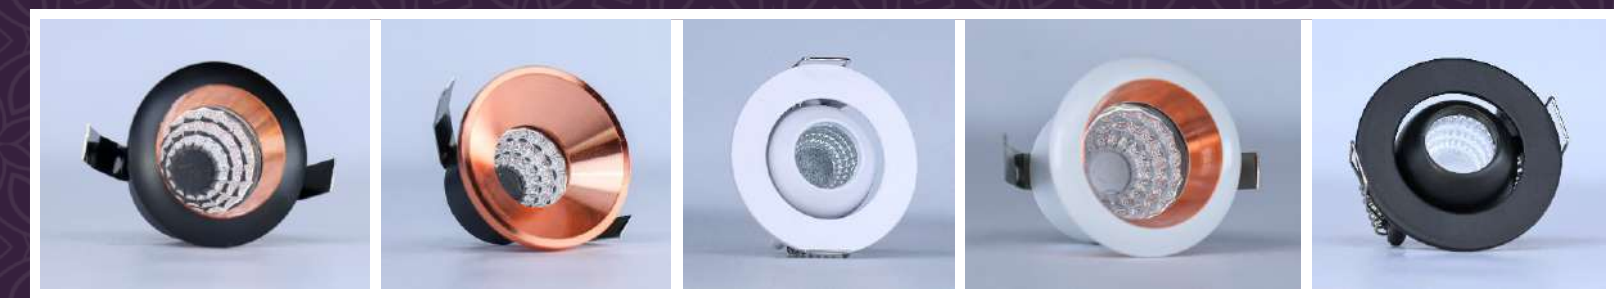

## Button Light

3W

Unique Architectural Design

Easy maintenance  
Efficient Lifespan

Anti Glare  
100 Lumens/w

Customized Beam Angle  
Flicker Free Driver

WATTAGE :	3W
DIAMETER :	32MM
HEIGHT :	28MM
CUTOUT :	24MM