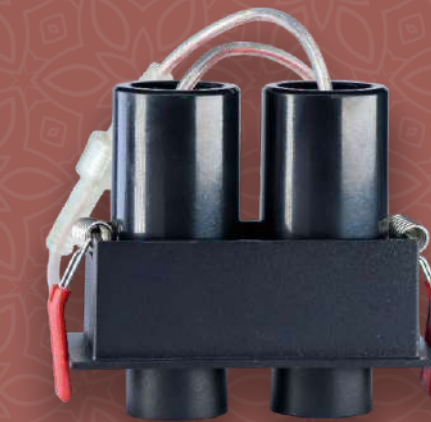

Application Areas

Showrooms

Institutions

Shops

Residential