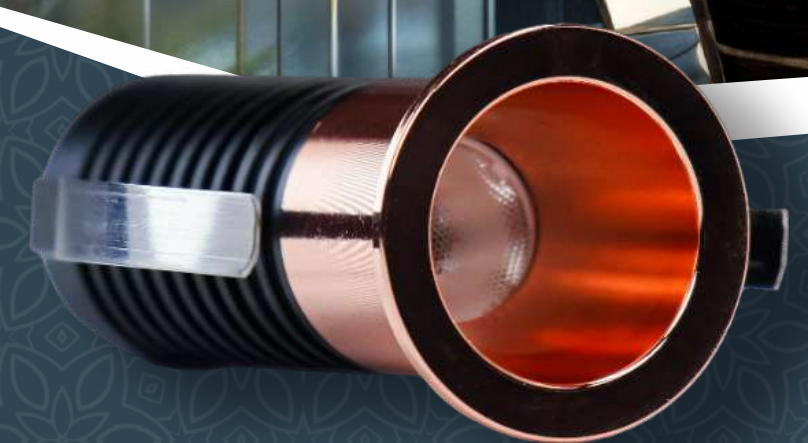

## Shooter

3W 5W

Unique Architectural Design

Easy maintenance  
Efficient Lifespan

Anti Glare  
100 Lumens/w

Customized Beam Angle  
Flicker Free Driver

<b>WATTAGE :</b>	3W	5W
<b>DIAMETER :</b>	24MM	30MM
<b>HEIGHT :</b>	65MM	66MM
<b>CUTOUT :</b>	18MM	22MM